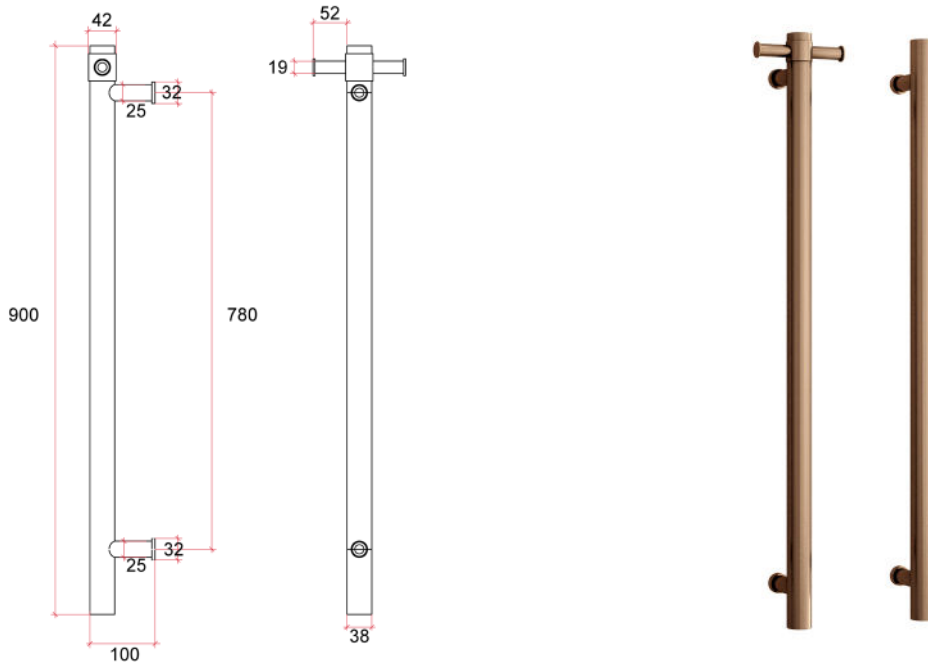

Thermorail 240V Vertical Towel Rail
Electric Heated Towel Rails for use in bathrooms

Note: All dimensions are in millimeters (mm)

Rails are sold individually. Hooks are removable.

Stock Code	Finish	Size (mm)	Output (W)	No. of Bars
VSH900HBZ	Brushed Bronze	W142 x H900 x D100	20	1

Seven year warranty

Safe for use in bathrooms

Quality stainless steel

Dry electric element

Concealed wiring only

Vertical bar size

One towel per bar recommended

2m lead on rail

Optional removable hook

PLEASE NOTE: Specifications are for information purposes only. Whilst every effort has been made to ensure the product specifications are accurate, due to continuing product development and improvement the specifications are subject to change. Specifications can be used to rough in and fit timber supports in the wall however we recommend no holes are drilled without having the product on site or verifying the details with the manufacturer. Thermogroup cannot be held liable or responsible for errors due to updated specifications.